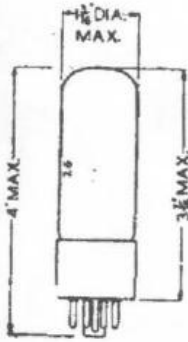

12U5G  
13D1  
13D2

Replacement Type

TYPE 12U5G  
(OCTAL BASE)  
"MAGIC EYE"  
TUNING INDICATOR

RATINGS

Heater Voltage ... .. 12.6 volts      Heater Current ... .. 0.15 amp.

*For further information refer to type 6U5G.*